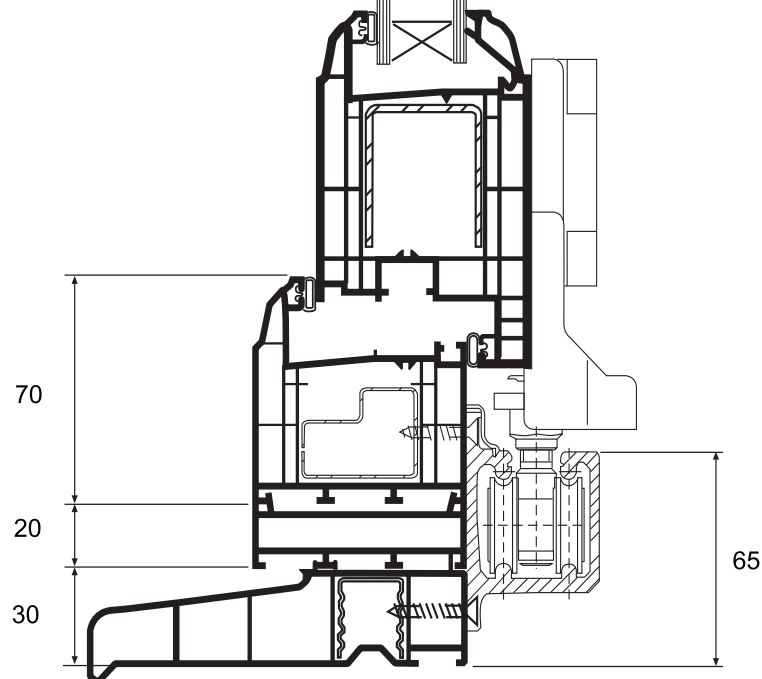

Open In
Option

1

NB: It is recommended that Open Out bi-fold doors are used in exposed locations.

Bison Frames, Unit H1, Bromcliffe Park, Monk Bretton, Barnsley. S71 5RN.

Tel: 01226 715250 Fax: 01226 707948 www.bisonframes.com