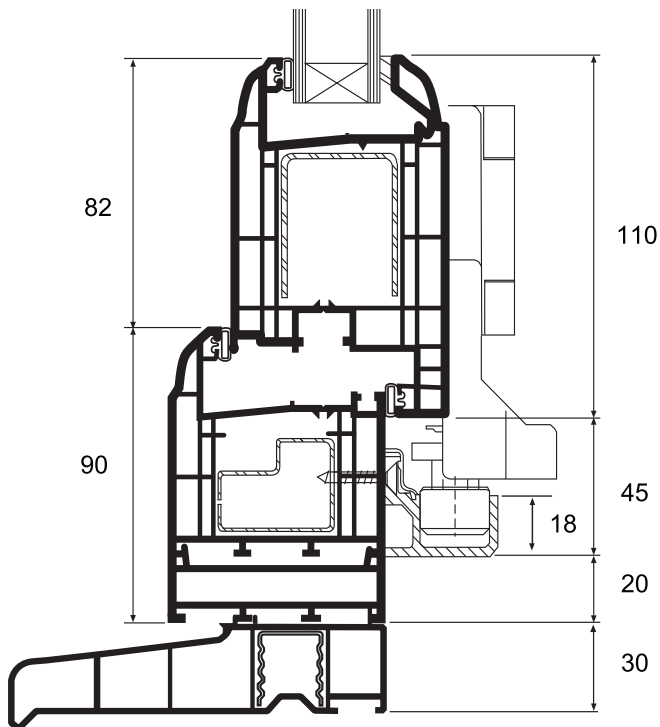

Open In
Option

6

NB: It is recommended that Open Out bi-fold doors are used in exposed locations.
Bison Frames, Unit H1, Bromcliffe Park, Monk Bretton, Barnsley. S71 5RN.
Tel: 01226 715250 Fax: 01226 707948 www.bisonframes.com