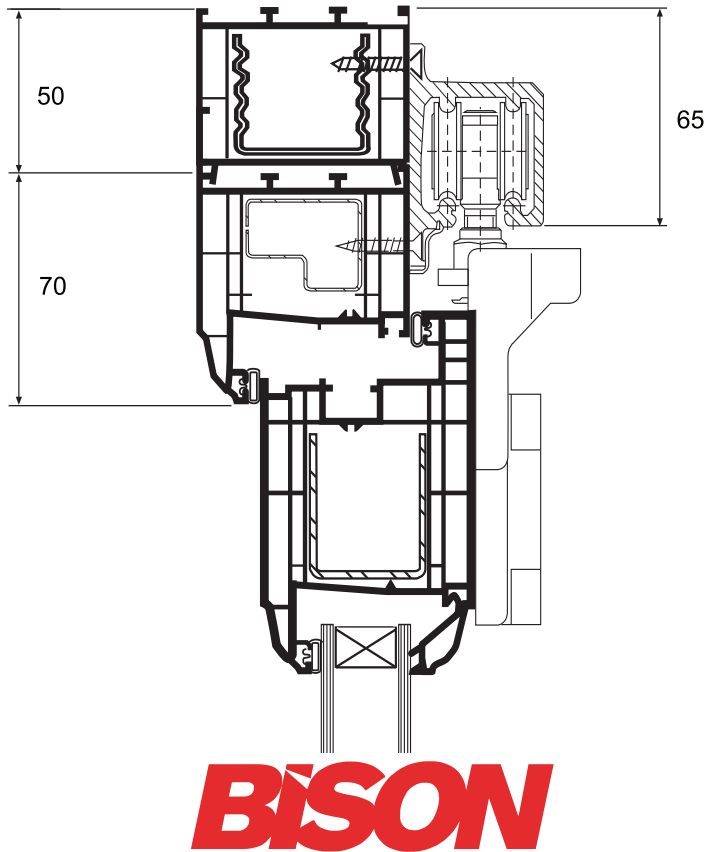

Bi-Folding Doors - Open In Main Track To Top

Open In
Option

5