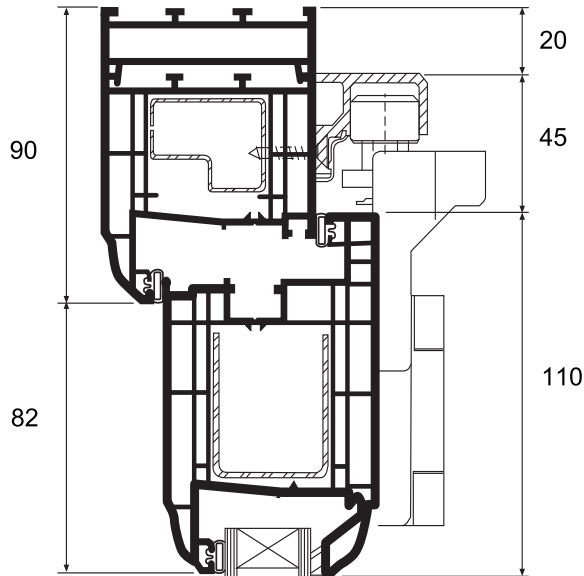

Bi-Folding Doors - Open In Main Track To Bottom