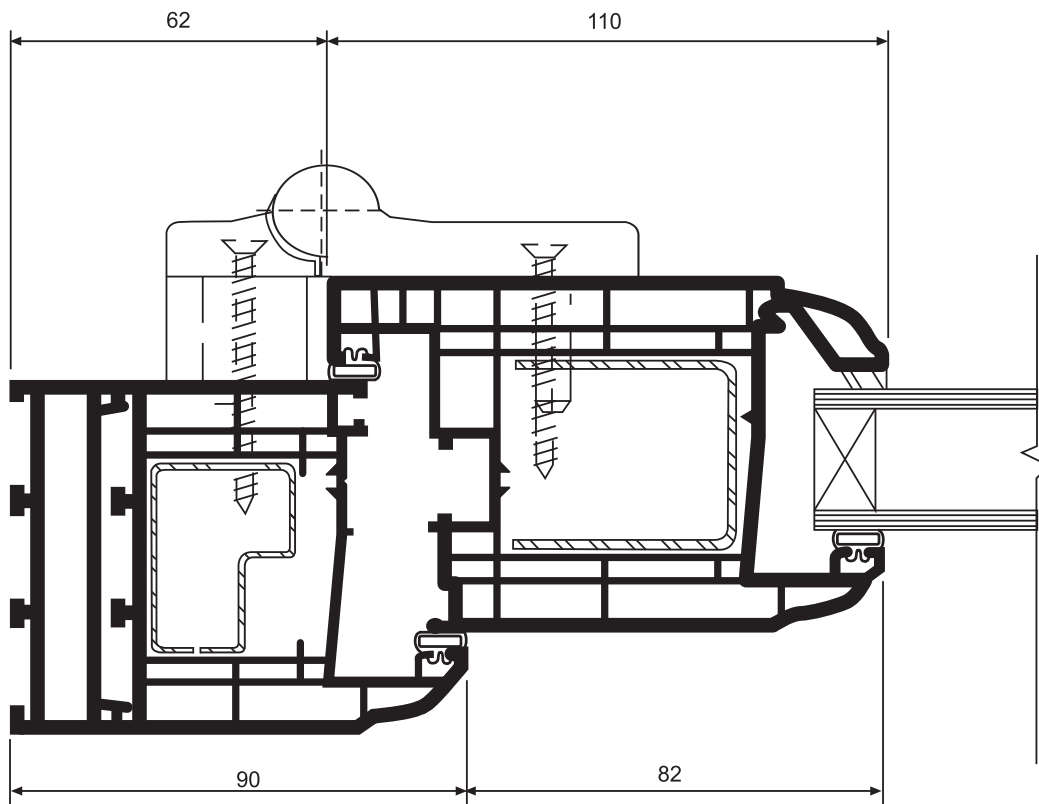

# Bi-Folding Doors - Open In Hinge Jamb - Standard

# **BISON**

Please note: On bi-fold door styles 220, 440 and 660 **two** 20mm addons are required to the lock style of the outer frame.

**NB: It is recommended that Open Out bi-fold doors are used in exposed locations.**