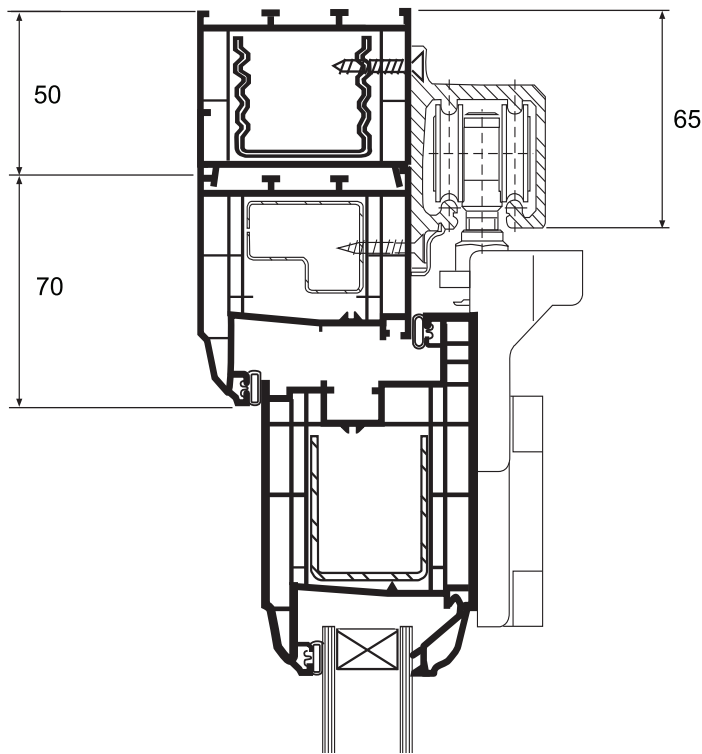

Bi-Folding Doors - Open In Main Track To Top

BISON