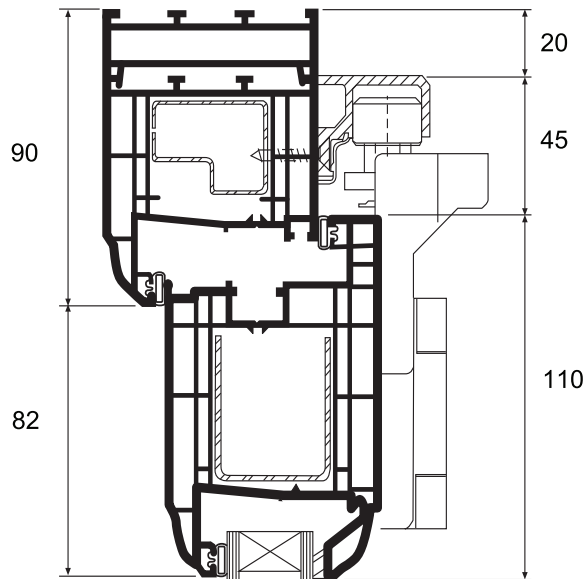

Bi-Folding Doors - Open In Main Track To Bottom

BISON