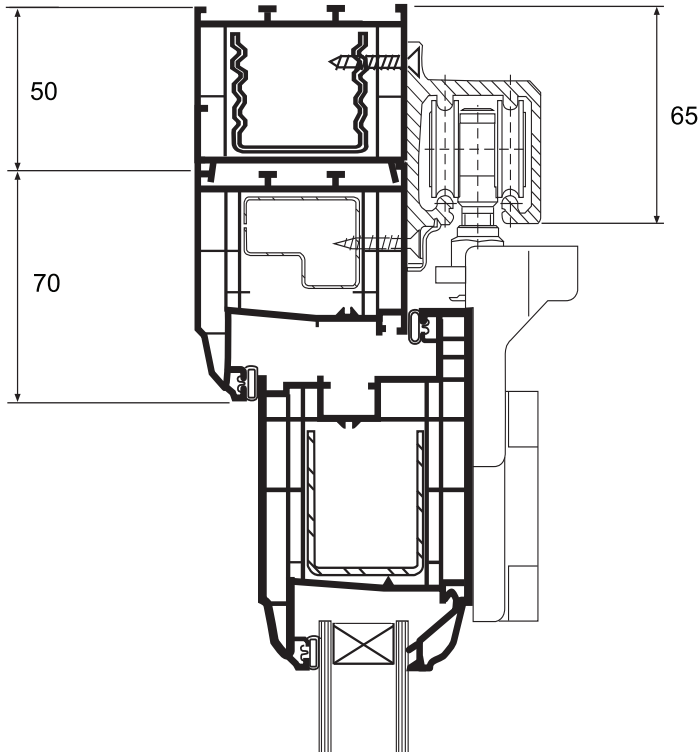

Bi-Folding Doors - Open In Main Track To Top

BISON