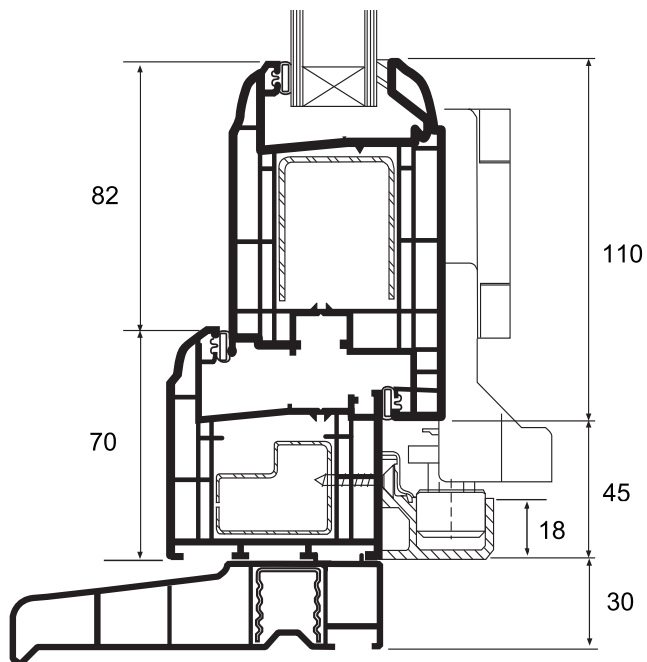

Open In
Option

3

NB: It is recommended that Open Out bi-fold doors are used in exposed locations.

Bison Frames, Unit H1, Bromcliffe Park, Monk Bretton, Barnsley. S71 5RN.

Tel: 01226 715250 Fax: 01226 707948 www.bisonframes.com