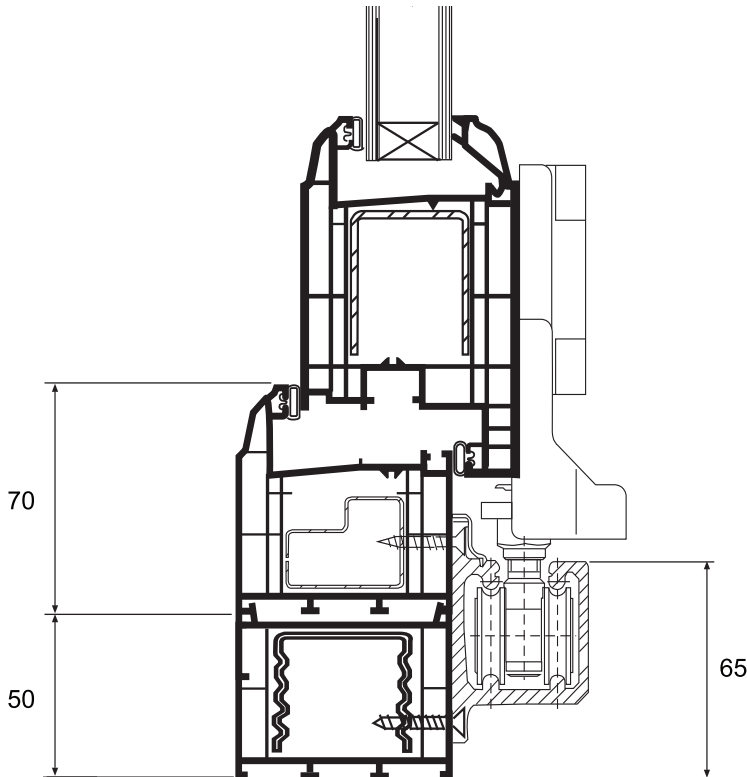

Bi-Folding Doors - Open In Main Track To Bottom

BISON

Open In
Option

2

NB: It is recommended that Open Out bi-fold doors are used in exposed locations.

Bison Frames, Unit H1, Bromcliffe Park, Monk Bretton, Barnsley. S71 5RN.

Tel: 01226 715250 Fax: 01226 707948 www.bisonframes.com