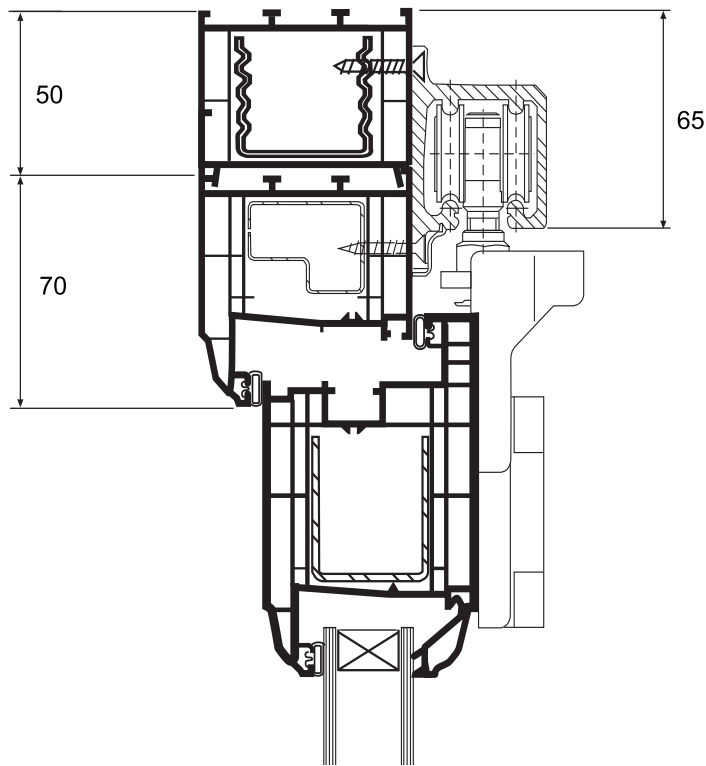

Bi-Folding Doors - Open In Main Track To Top

BISON