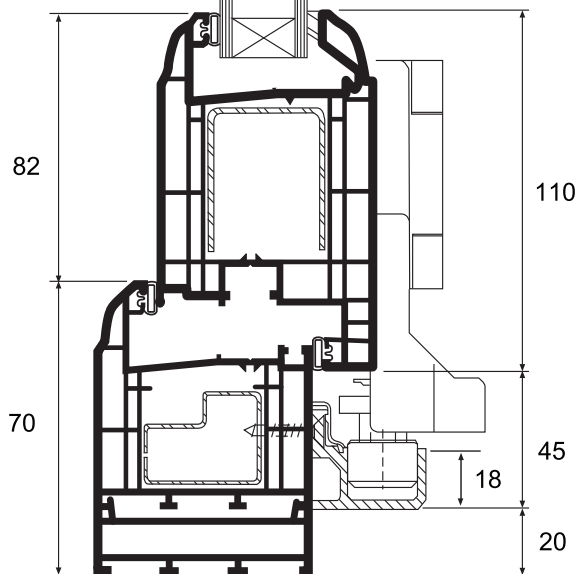

Open In
Option

4

NB: It is recommended that Open Out bi-fold doors are used in exposed locations.

Bison Frames, Unit H1, Bromcliffe Park, Monk Bretton, Barnsley. S71 5RN.

Tel: 01226 715250 Fax: 01226 707948 www.bisonframes.com