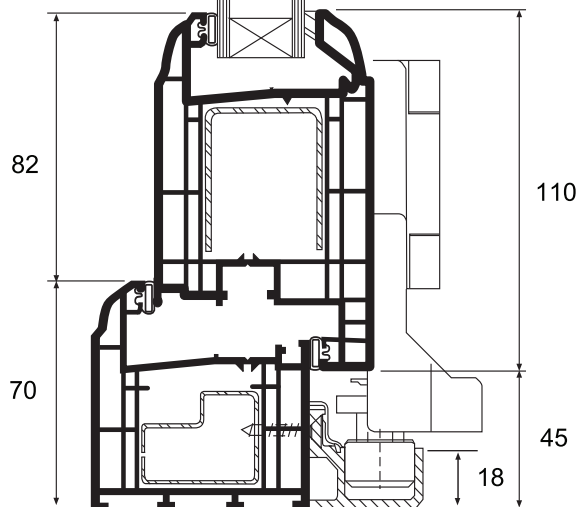

This is currently the lowest possible PVCu threshold.

NB: It is recommended that Open Out bi-fold doors are used in exposed locations.
Bison Frames, Unit H1, Bromcliffe Park, Monk Bretton, Barnsley. S71 5RN.
Tel: 01226 715250 Fax: 01226 707948 www.bisonframes.com