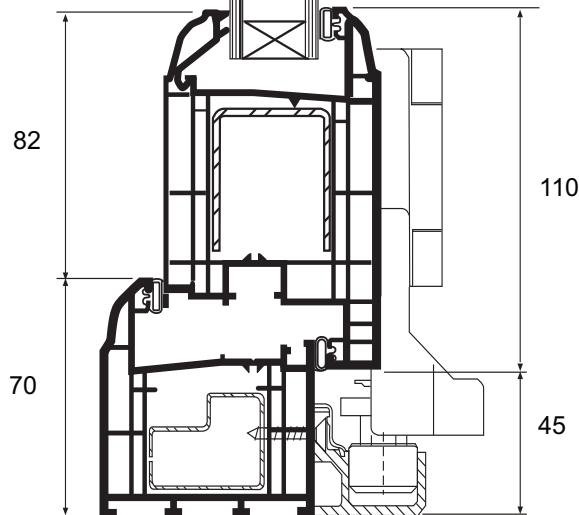

Open Out
Option

E

This is currently the lowest possible PVCu threshold.

NB: It is recommended that Open Out bi-fold doors are used in exposed locations.

Bison Frames, Unit H1, Bromcliffe Park, Monk Bretton, Barnsley. S715RN.

Tel: 01226715250 Fax 01226707948 www.bisonframes.com