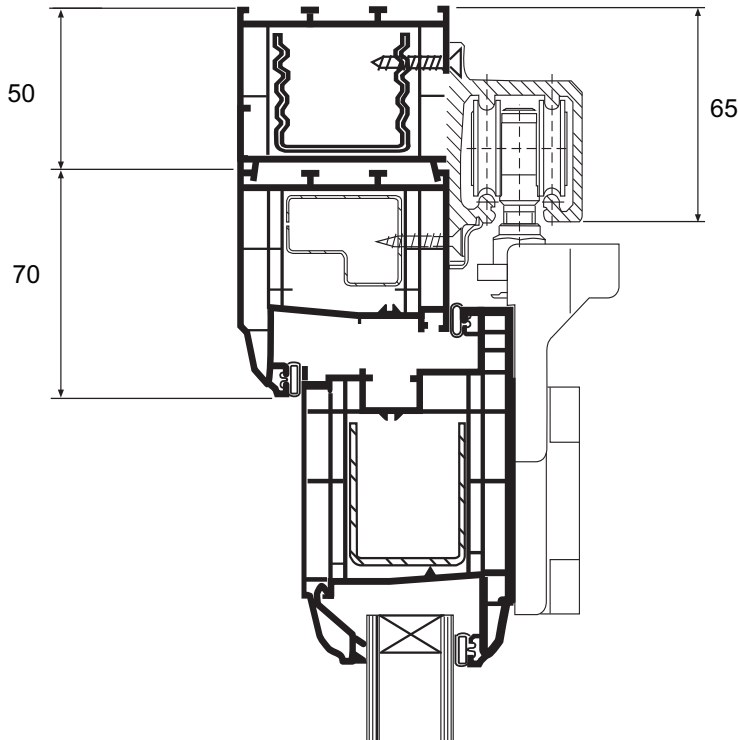

Bi-Folding Doors-Open Out Main Track To Top

BISON