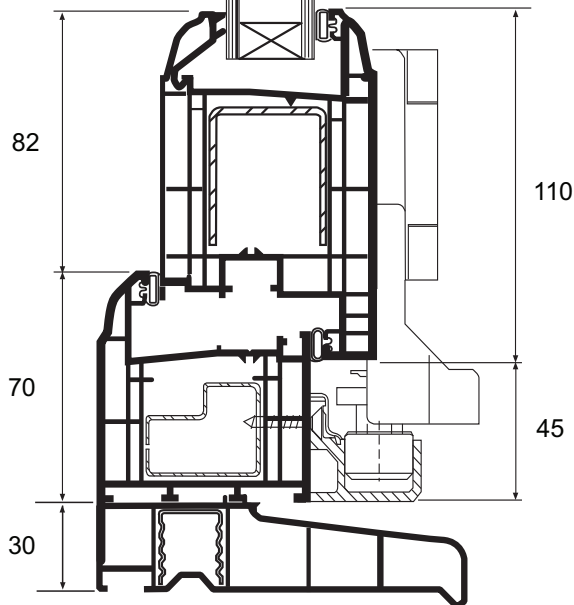

Open Out
Option

C

NB: It is recommended that Open Out bi-fold doors are used in exposed locations.

Bison Frames, Unit H1, Bromcliffe Park, Monk Bretton, Barnsley. S715RN.

Tel: 01226715250 Fax01226707948 www.bisonframes.com