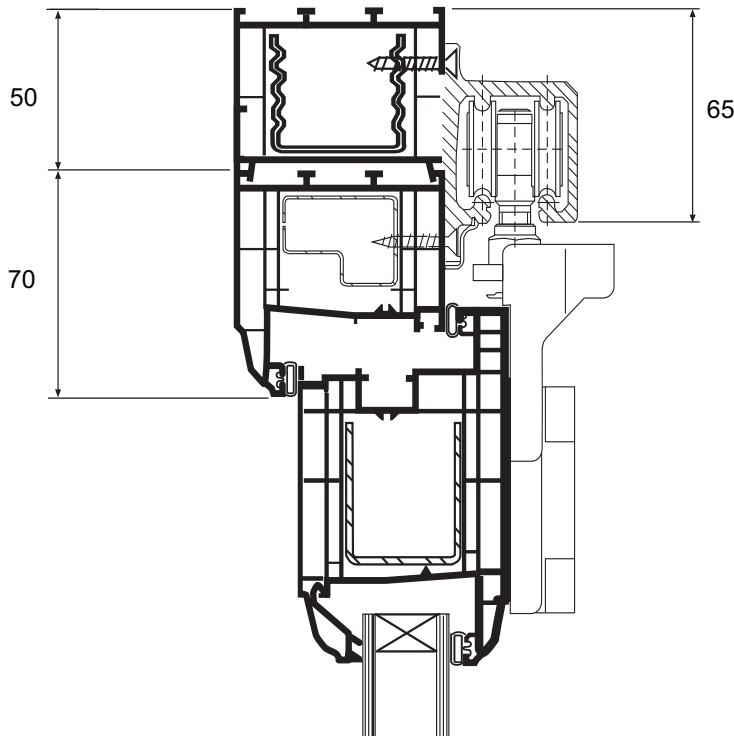

Bi-Folding Doors-Open Out Main Track To Top

BISON