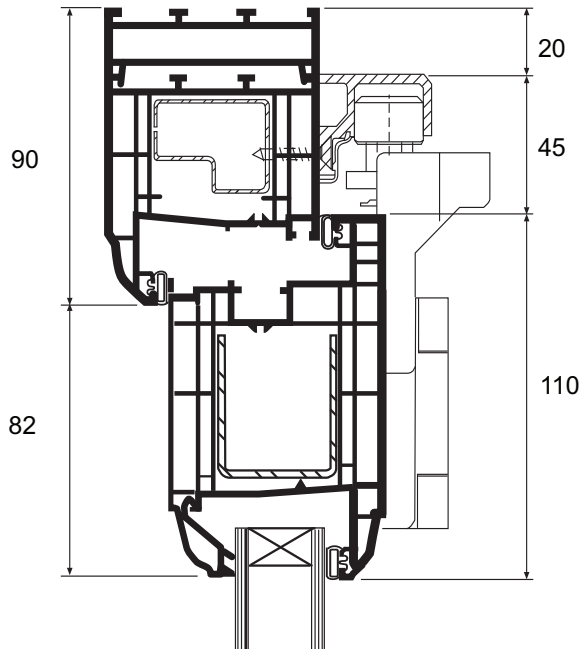

Bi-Folding Doors-Open Out Main Track To Bottom

BISON