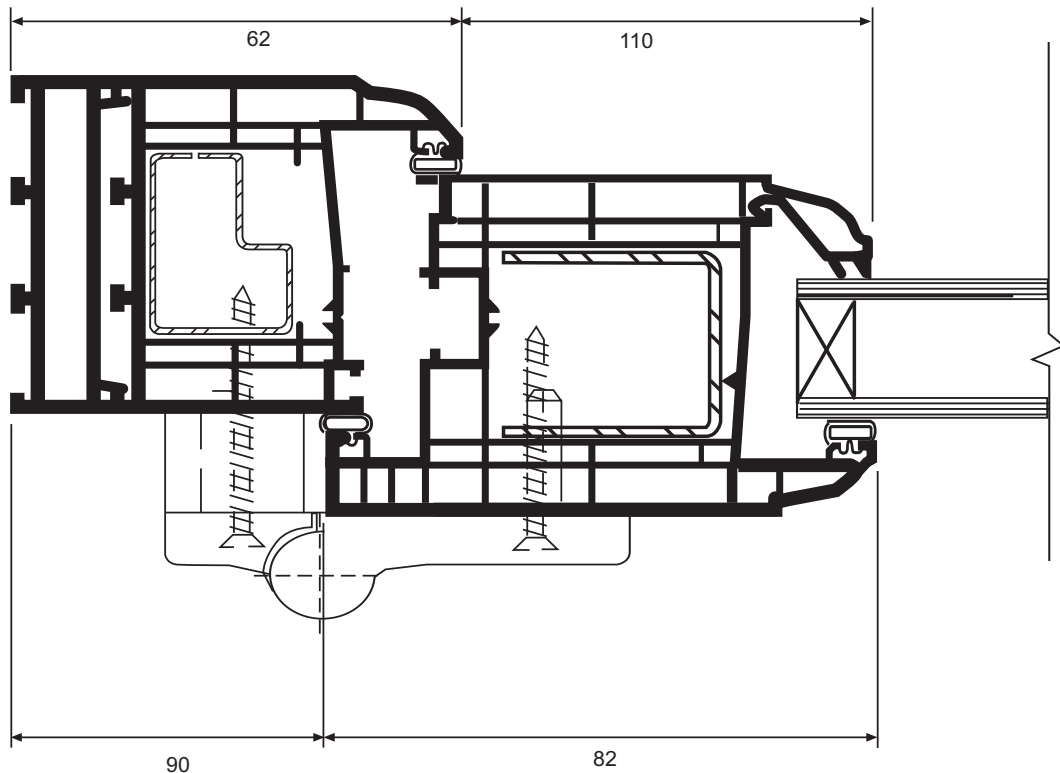

Bi-Folding Doors-Open Out Hinge Jamb-Standard

BISON

Please note: On bi-fold door styles 220, 440 and 660 **two** 20mm addons are required to the lock style of the outer frame.

NB: It is recommended that Open Out bi-fold doors are used in exposed locations.