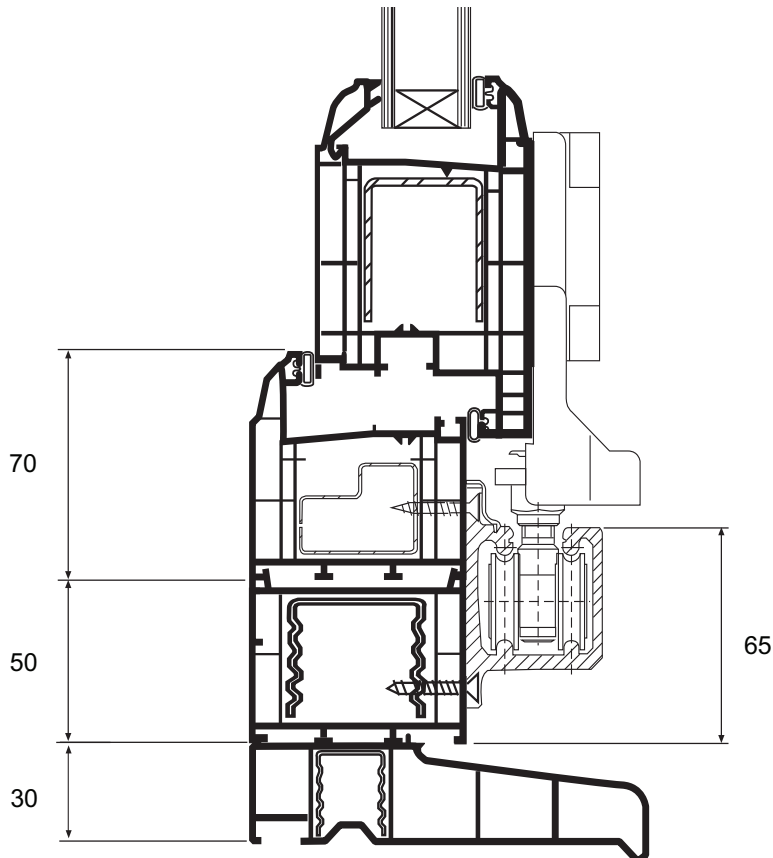

Open Out
Option

A

NB: It is recommended that Open Out bi-fold doors are used in exposed locations.

Bison Frames, Unit H1, Bromcliffe Park, Monk Bretton, Barnsley. S715RN.

Tel: 01226715250 Fax01226707948 www.bisonframes.com