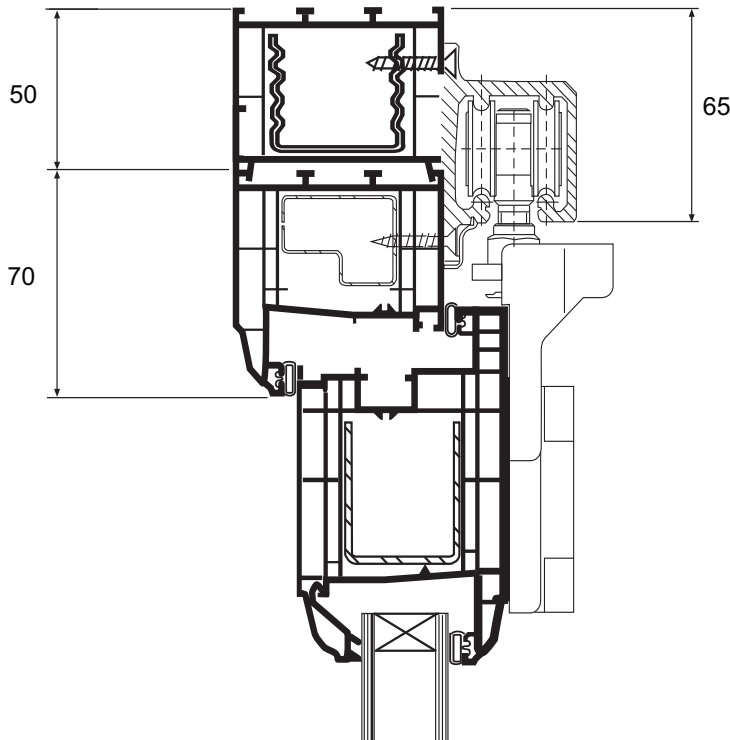

Bi-Folding Doors-Open Out Main Track To Top

BISON