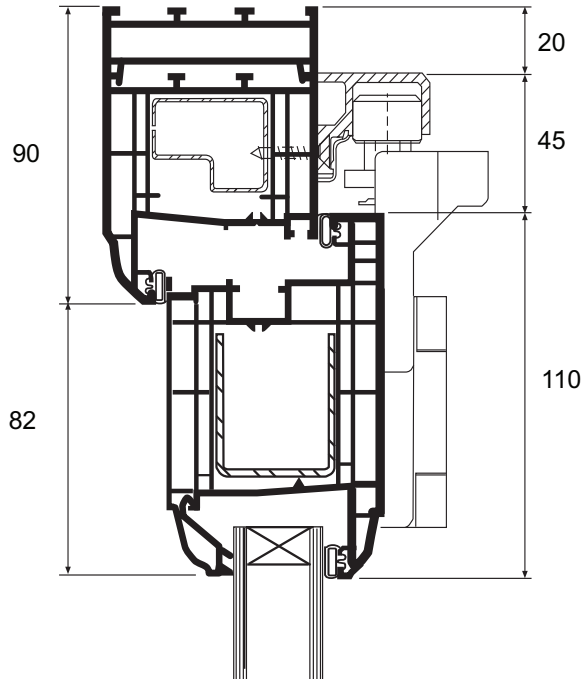

Bi-Folding Doors-Open Out Main Track To Bottom

BISON