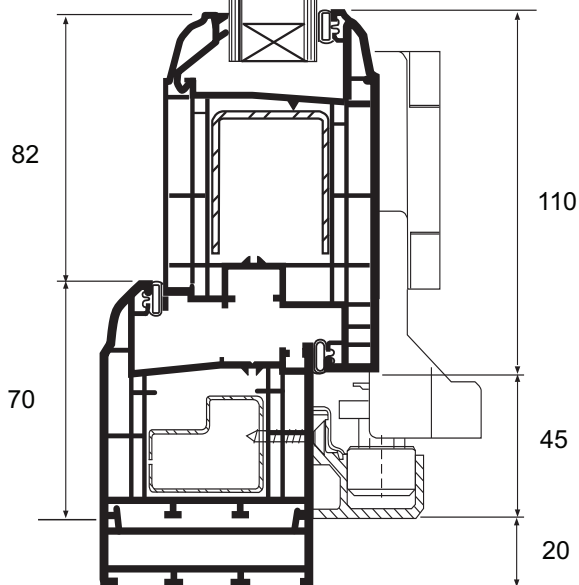

Open Out
Option

D

NB: It is recommended that Open Out bi-fold doors are used in exposed locations.

Bison Frames, Unit H1, Bromcliffe Park, Monk Bretton, Barnsley. S715RN.

Tel: 01226715250 Fax01226707948 www.bisonframes.com