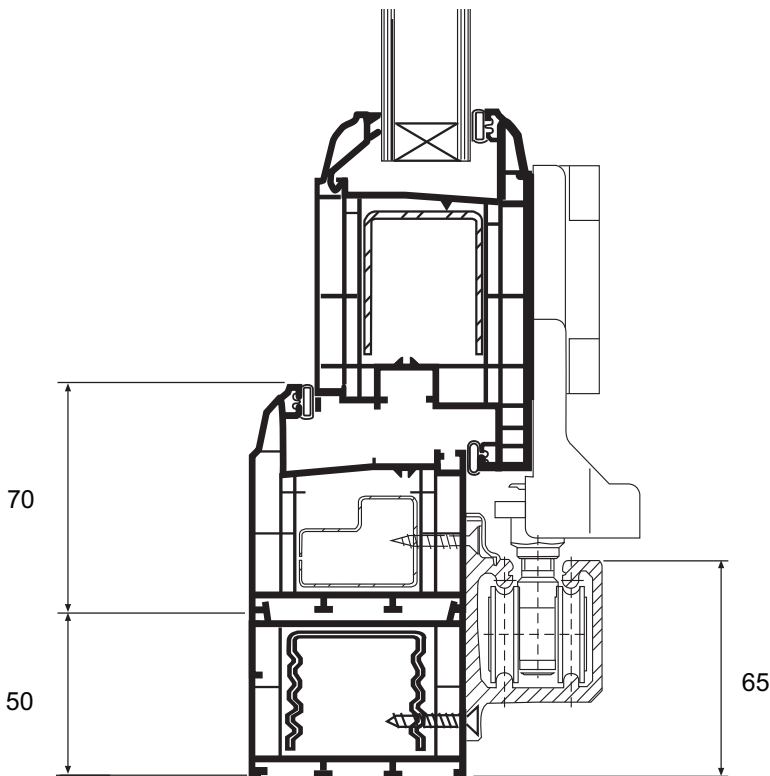

Open Out
Option

B

NB: It is recommended that Open Out bi-fold doors are used in exposed locations.

Bison Frames, Unit H1, Bromcliffe Park, Monk Bretton, Barnsley. S715RN.

Tel: 01226715250 Fax01226707948 www.bisonframes.com