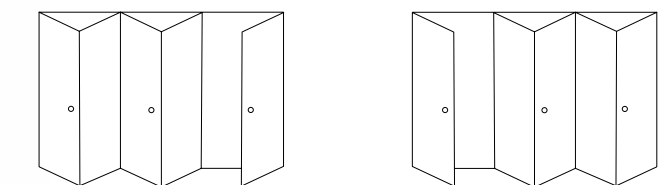

4 Folding Doors 1 Main Opening Sash