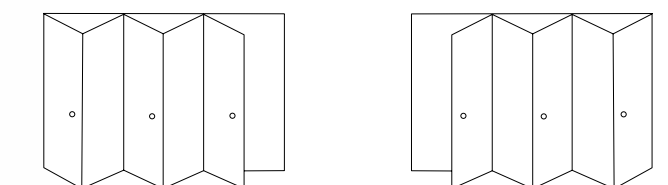

5 Folding Doors 0 Main Opening Sash