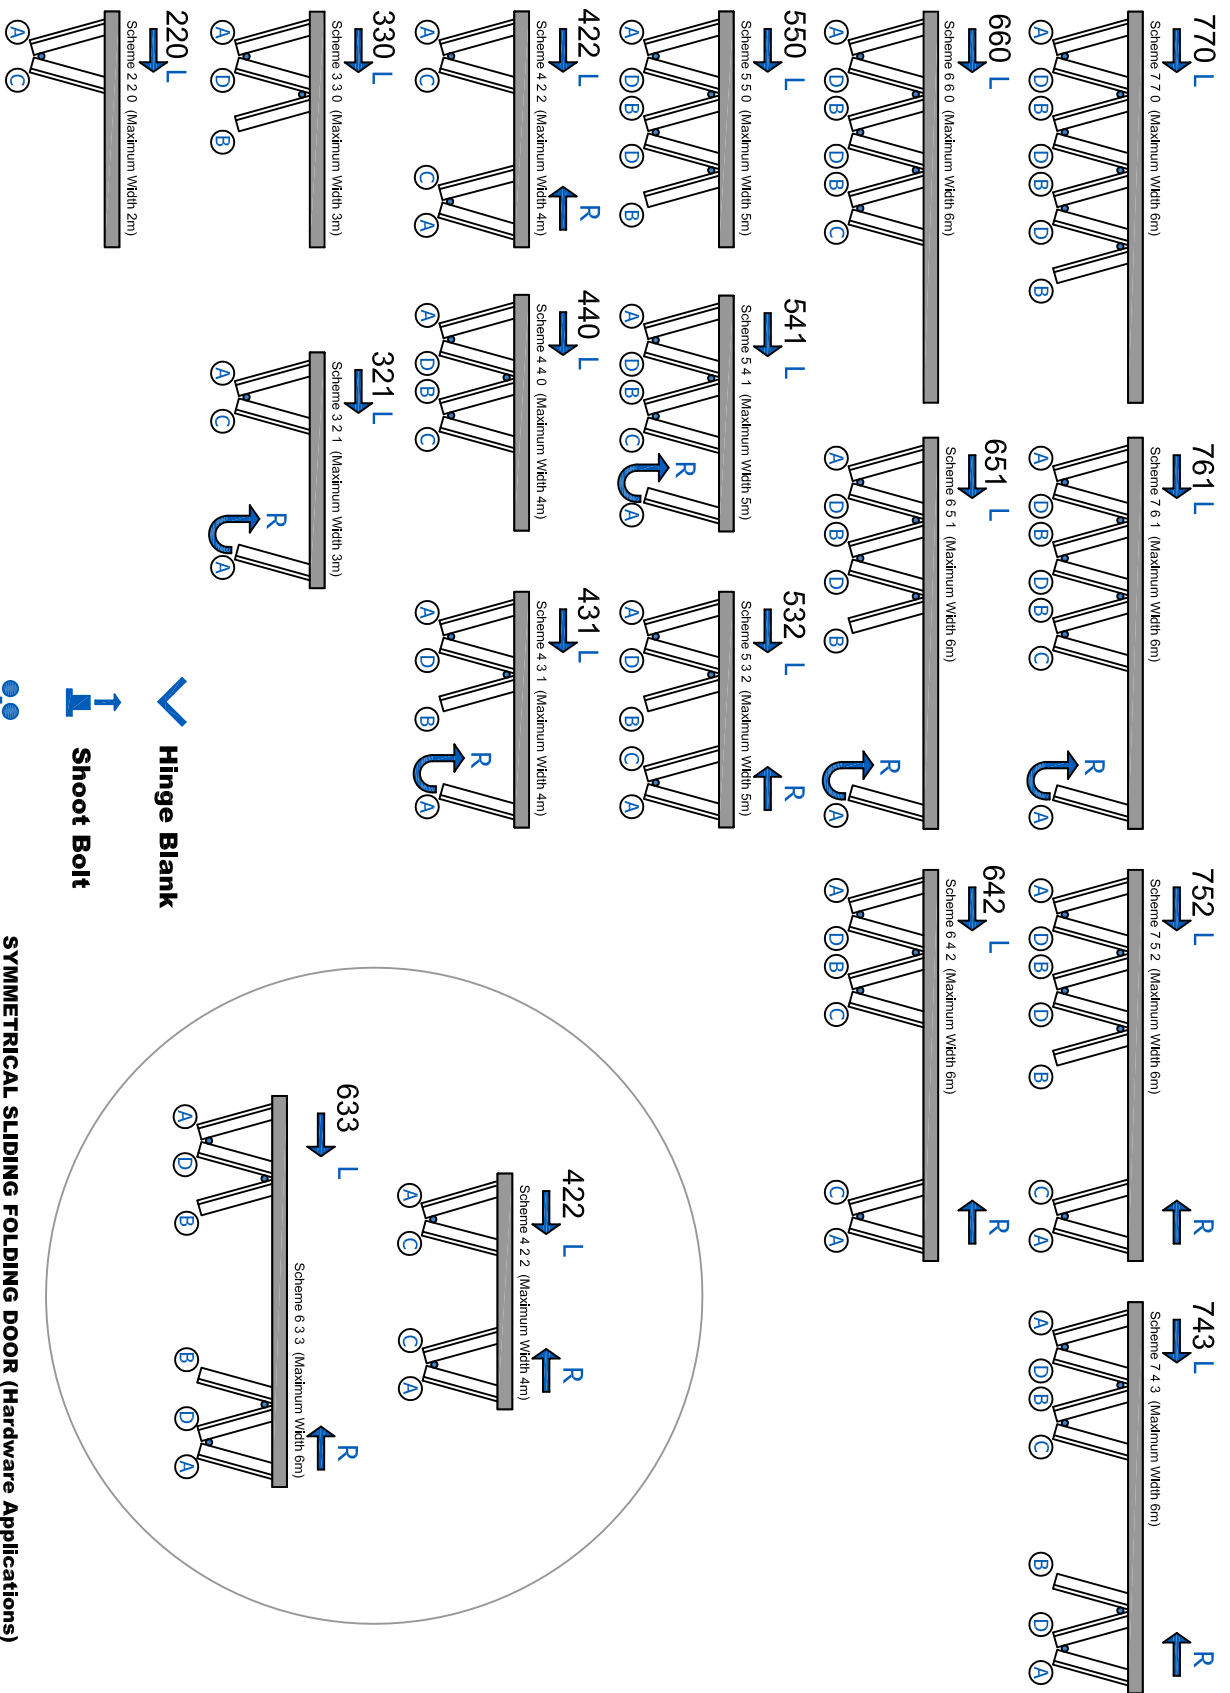

**LEFT HAND SLIDING FOLDING DOOR (Hardware Applications)**

- Hinge Blank**
- Shoot Bolt**
- Pivot Hinge**
- Single Roller**

**SYMMETRICAL SLIDING FOLDING DOOR (Hardware Applications)**

**RIGHT HAND SLIDING FOLDING DOOR (Hardware Applications)**

System Extensions Ltd/Common Road, Huddersfield, West, NG17 6AD