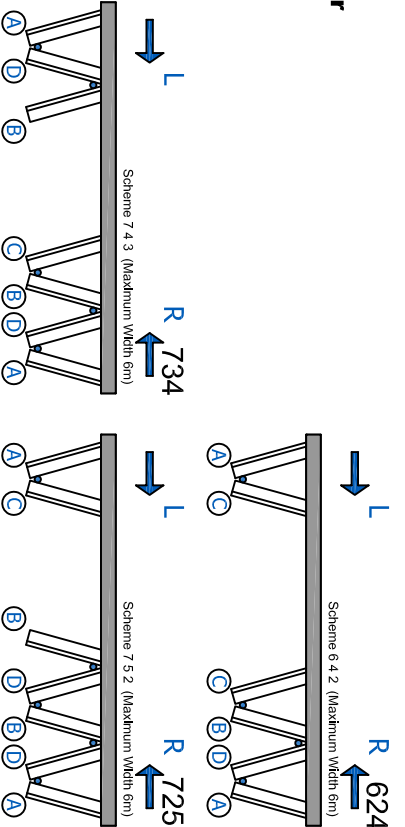

**LEFT HAND SLIDING FOLDING DOOR (Hardware Applications)**

- Hinge Blank**
- Shoot Bolt**
- Pivot Hinge**
- Single Roller**

**SYMMETRICAL SLIDING FOLDING DOOR (Hardware Applications)**

**RIGHT HAND SLIDING FOLDING DOOR (Hardware Applications)**