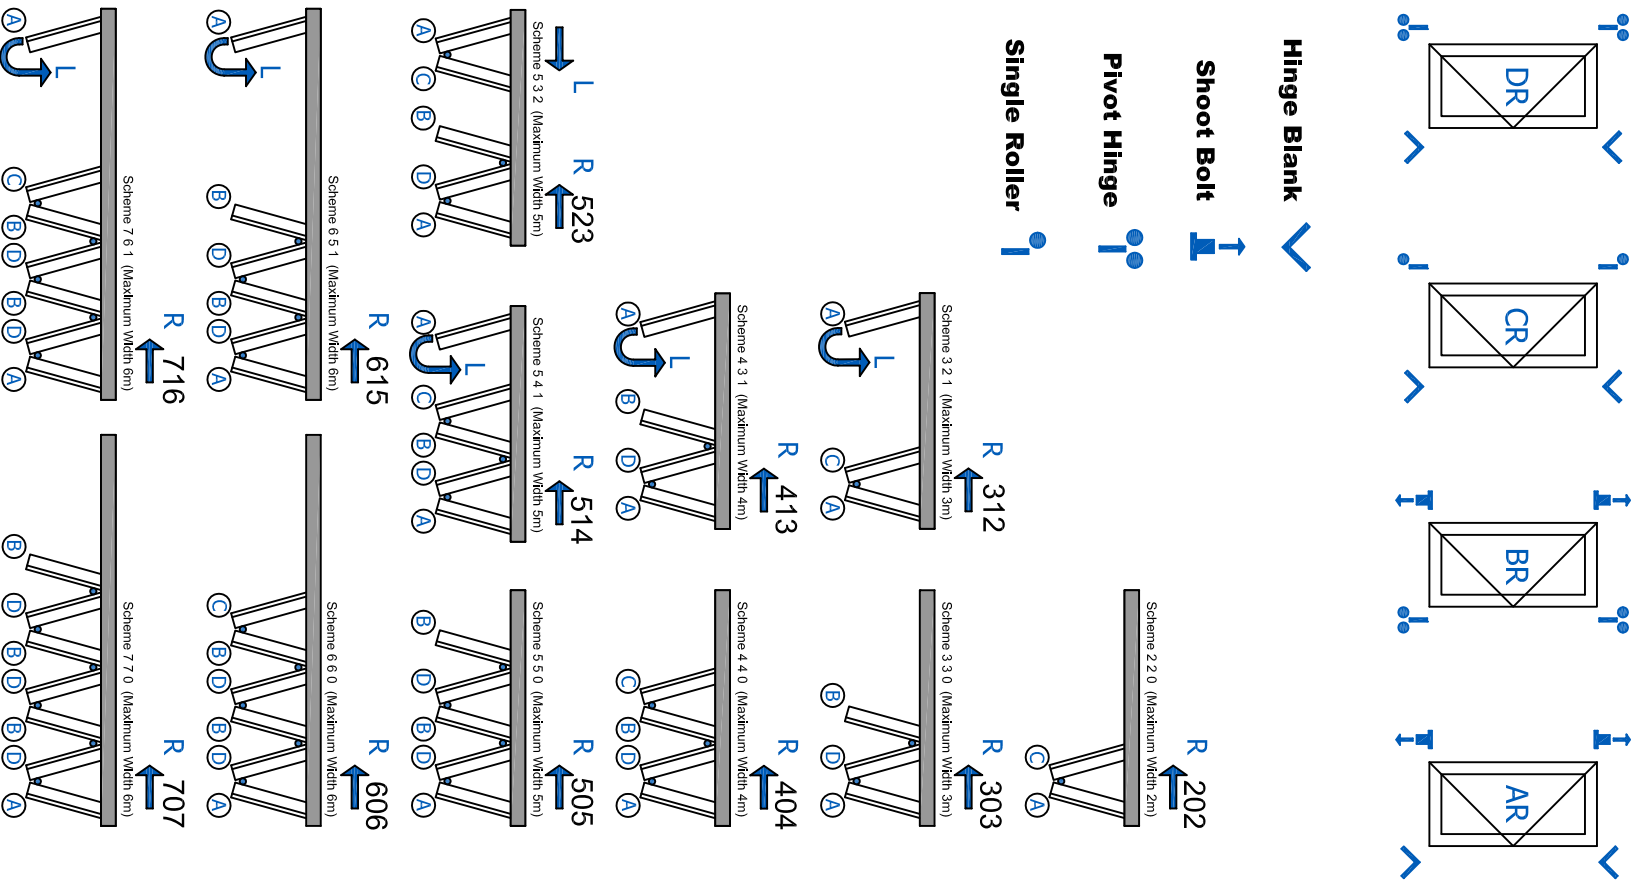

**LEFT HAND SLIDING FOLDING DOOR (Hardware Applications)**

- Hinge Blank**
- Shoot Bolt**
- Pivot Hinge**
- Single Roller**

**SYMMETRICAL SLIDING FOLDING DOOR (Hardware Applications)**

**RIGHT HAND SLIDING FOLDING DOOR (Hardware Applications)**

System Extensions Ltd/Common Road, Huddersfield, West, NG17 6AD